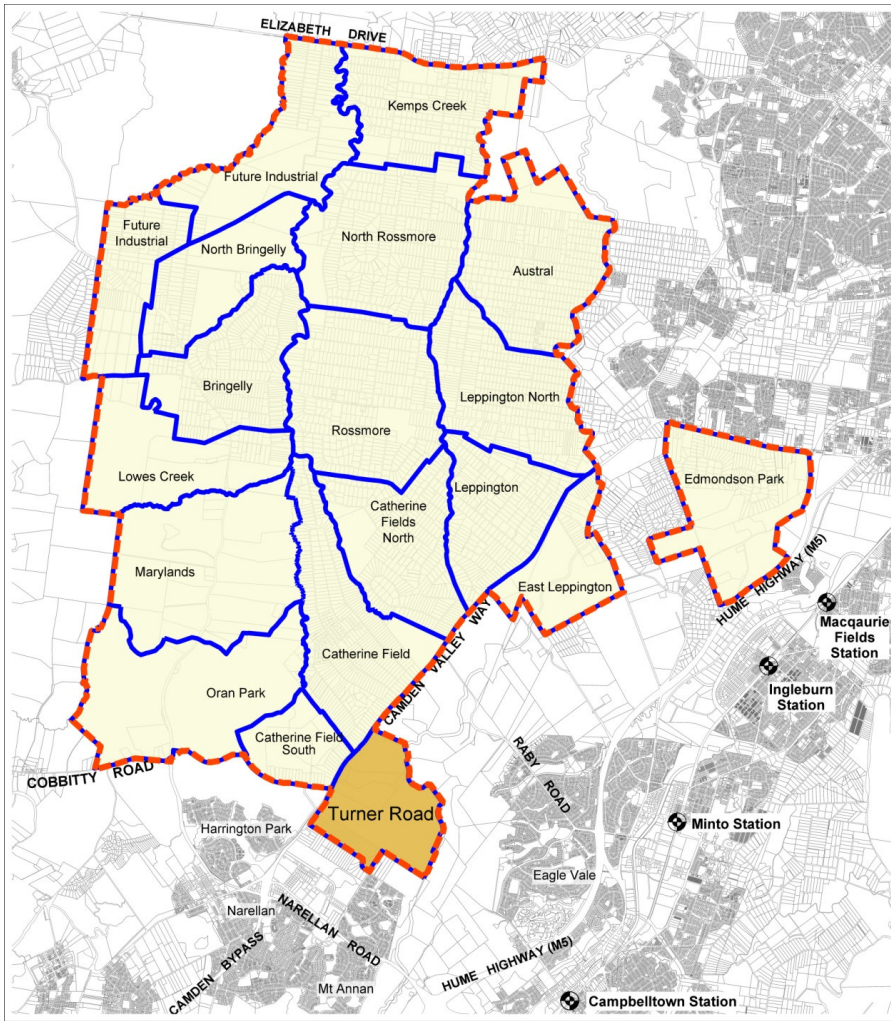

Turner Road Precinct location map

Turner Road Precinct – Zoning Plan